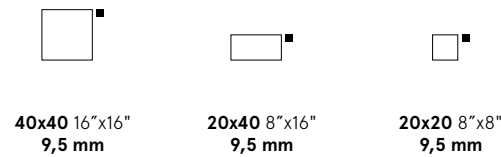

Fondi / Tiles

	Matt	Matt	Matt
Golden Green	ZAWP	ZKAK	ZHAU
	M 54	M 54	M 54
Mandana Red	ZAWQ	ZKAL	ZHAV
	M 54	M 54	M 54
Moon White	ZAWR	ZKAM	ZHAW
	M 54	M 54	M 54
Morak	ZAWS	ZKAN	ZHAX
	M 54	M 54	M 54
Ocean Blue	ZAWT	ZKAO	ZHAY
	M 54	M 54	M 54
PZ x BOX	7	13	26
MQ x BOX	1,12	1,04	1,04
KG x BOX	22,66	21,21	21,22
BOX x PL	52	45	60
MQ x PL	58,24	46,8	62,4
KG x PL	1179	955	1274

MODULO

Il multifornato è da sempre un punto di forza di Cerdomus. Grazie ad una attenta gestione e configurazione produttiva i set di formati modulari sono forniti con calibri e toni armonizzati.

The multi-format has always been Cerdomus's distinctive element. Thanks to careful management and production configuration, sets of modular formats are supplied with harmonised sizes and tones.

Depuis toujours, le multifornato est un véritable point de force de Cerdomus. Grâce à une gestion et à une configuration de production soignées, les ensembles de formats modulables sont fournis dans des calibres et des tons harmonisés.

Das Multi-Format ist seit jeher eine Stärke von Cerdomus. Eine sorgfältige Verwaltung und Konfiguration der Produktion garantiert dafür, dass die modularen Formate in harmonisierenden Größen und Farbtönen geliefert werden.