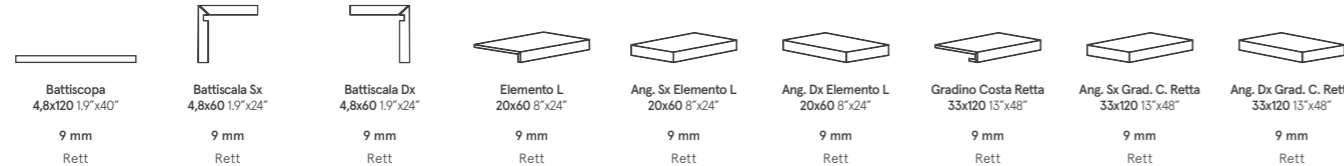

Pezzi speciali / Special trims

	Battiscopa 4,8x120 1,9"x40" 9 mm Rett		Battiscala Sx 4,8x60 1,9"x24" 9 mm Rett		Battiscala Dx 4,8x60 1,9"x24" 9 mm Rett		Elemento L 20x60 8"x24" 9 mm Rett		Ang. Sx Elemento L 20x60 8"x24" 9 mm Rett		Ang. Dx Elemento L 20x60 8"x24" 9 mm Rett		Gradino Costa Retta 33x120 13"x48" 9 mm Rett		Ang. Sx Grad. C. Retta 33x120 13"x48" 9 mm Rett		Ang. Dx Grad. C. Retta 33x120 13"x48" 9 mm Rett	
	Matt	Safe	Matt	Safe	Matt	Safe	Matt	Safe	Matt	Safe	Matt	Safe	Matt	Safe	Matt	Safe	Matt	Safe
All Colors	L 19		S 40		S 40		P 42		P 90		P 90		P 179	P 179	P 301	P 301	P 301	P 301
	6		20		20		4		2		2		2		1		1	
	7,80 ml		10 set		10 set		4 pz		2 pz		2 pz		2 pz		1 pz		1 pz	
	7		15		15		12		7		21		21		10,5		10,5	
	60		-		-		-		-		-		-		-		-	
	21,60 ml		-		-		-		-		-		-		-		-	
	420		-		-		-		-		-		-		-		-