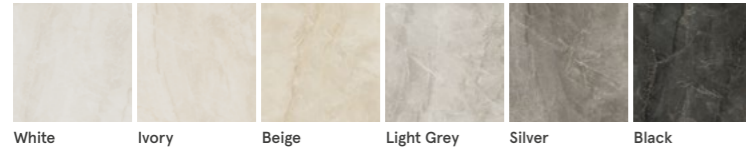

Colori / Colors

Formati / Sizes

	120x280 48"x111" 6 mm Rett		120x120 48"x48" 9 mm Rett		60x120 24"x48" 9 mm Rett			60x60 24"x24" 9 mm Rett			30x60 12"x24" 9 mm Rett	
	Lev	Matt	Lev	Matt	Lev	Matt	Grip	Lev	Matt	Grip	Lev	Matt
Beige	96961 M 135	96962 M 110	89122 M 98	89124 M 80	83342 M 84	83327 M 65	83357 M 65	83347 M 70	83332 M 50	83362 M 50	83352 M 70	83337 M 50
Black	92132 M 150	92136 M 125	89121 M 108	87175 M 88	83343 M 94	83328 M 73	83358 M 73	83348 M 80	83333 M 58	83363 M 58	83353 M 80	83338 M 58
Ivory	92133 M 135	92137 M 110	83367 M 98	83368 M 80	83344 M 84	83329 M 65	83359 M 65	83349 M 70	83334 M 50	83364 M 50	83354 M 70	83339 M 50
Light Grey	92134 M 135	92138 M 110	83369 M 98	83370 M 80	83345 M 84	83330 M 65	83360 M 65	83350 M 70	83335 M 50	83365 M 50	83355 M 70	83340 M 50
Silver	92135 M 135	92139 M 110	89123 M 98	89125 M 80	83346 M 84	83331 M 65	83361 M 65	83351 M 70	83336 M 50	83366 M 50	83356 M 70	83341 M 50
White	96963 M 135	96964 M 110	96998 M 98	96994 M 80	96999 M 84	96995 M 65	97002 M 65	97000 M 70	96996 M 50	97003 M 50	97001 M 70	96997 M 50
	PZ x BOX 3,36					2 1,44			3 1,08			6 1,08
	MO x BOX 48,72					30,50			22,50			22,50
	BOK x PL 20					32			32			40
	MO x PL 67,20					51,84			34,56			43,20
	KG x PL 934,40					1098			720			900