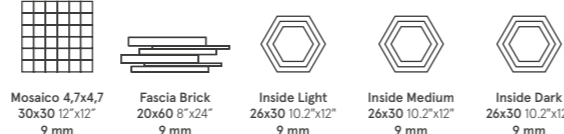

Decor / Decors

	Matt	Matt	Matt	Matt	Matt
Mosaico 4,7x4,7 30x30 12"x12" 9 mm	97209	97215			
	P 17	P 35			
Fascia Brick 20x60 8"x24" 9 mm	97210	97216	97840	97841	97839
	P 17	P 35			
Inside Light 26x30 10,2"x12" 9 mm	97212	97217			
	P 17	P 35			
Inside Medium 26x30 10,2"x12" 9 mm	97213	97218			
	P 17	P 35	P 50	P 50	P 50
Inside Dark 26x30 10,2"x12" 9 mm	97214	97219			
	P 17	P 35			
	6	5	5	5	5
	0,54	0,50	0,39	0,39	0,39
	10,20	15	8,50	8,50	8,50
	60	24	-	-	-
	32,40	12	-	-	-
	612	360	-	-	-