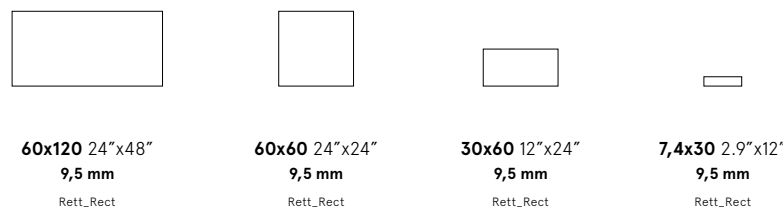

Fondi / Tiles

	Levigato Polished		Matt		Levigato Polished		Matt		Levigato Polished		Matt	
	PZ	BOX	PZ	BOX	PZ	BOX	PZ	BOX	PZ	BOX	PZ	BOX
Puro	66121	66123	66126	66128	66110	66130	66117	72863				
	M 84	M 65	M 70	M 50	M 70	M 50	M 98	M 78				
PZ x BOX	2	2	3	3	6	6	30	30				
MQ x BOX	1,44	1,44	1,08	1,08	1,08	1,08	0,67	0,67				
KG x BOX	32	32	24	23,5	23,4	23,5	15	15				
BOX x PL	32	32	32	32	40	40	42	42				
MQ x PL	46,08	46,08	34,56	34,56	43,2	43,2	28,35	28,35				
KG x PL	1056	1024	768	752	936	940	630	630				

Decori / Decors

Levigato Polished		Matt		Levigato Polished	
PZ	BOX	PZ	BOX	PZ	BOX
Mosaico 4,7x4,7	72779	72778			
	P 23	P 17			
Intreccio Losanga Mex. Puro			72781		
			P 51		
	6	6	6		
	0,54	0,54	0,25		
	10,2	10,2	10,2		
	60	60	64		
	32,4	32,4	16		
	612	612	653